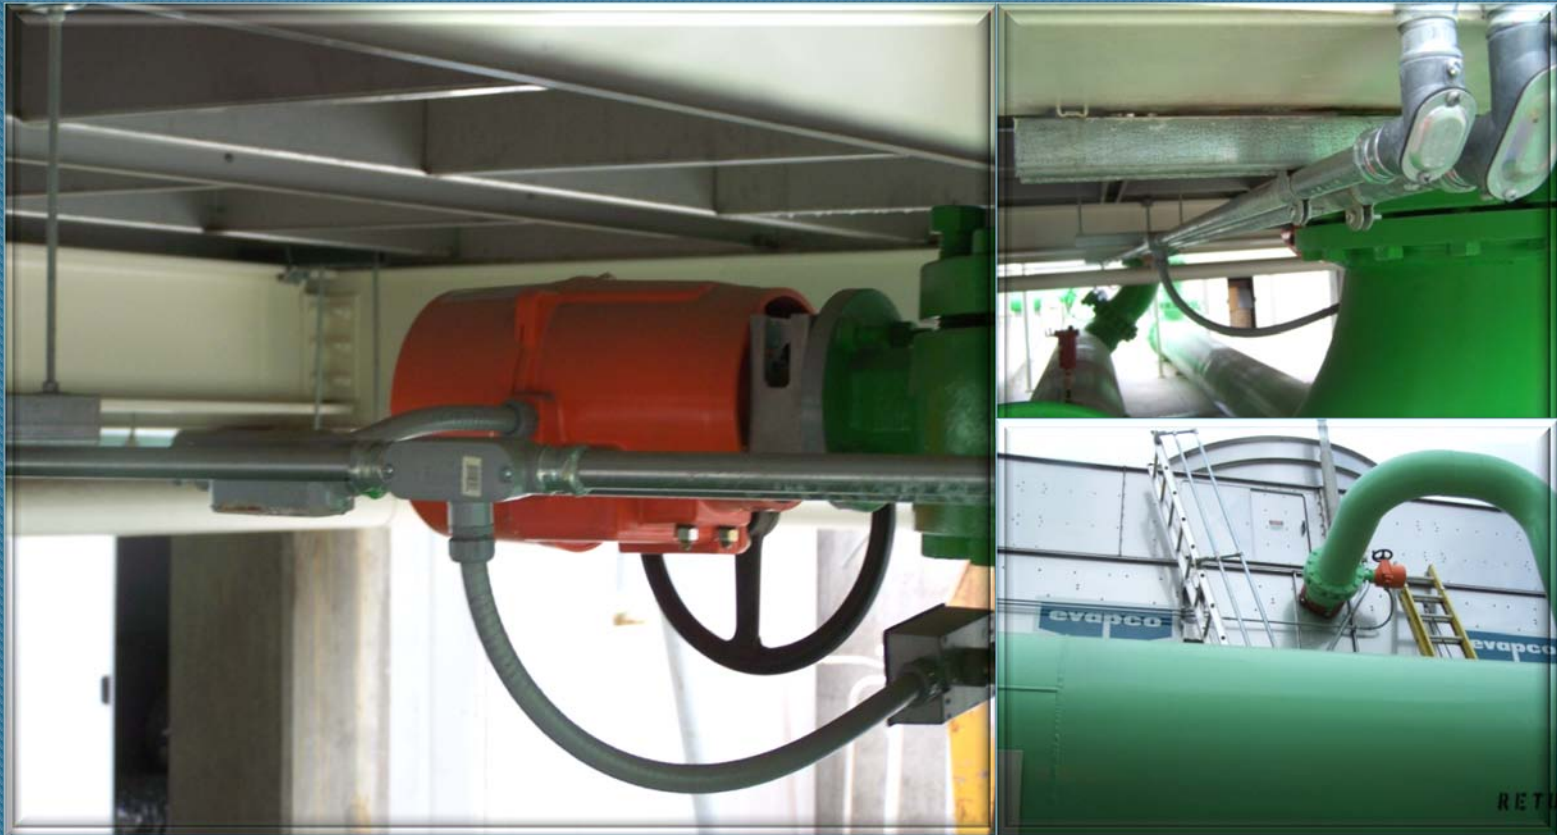

Valve Control Relay Panel Conduit

New Valve Relay Panel

Existing Valve Relay Setup

Conduit to VFDs

Conduit Installation

Conduit Installation to Starters

Cooling Tower Controls Installation

New Installation

Existing Installation

Refrigeration Monitoring

New Supported Installation

Existing Un-Supported Installation

New and Existing D/P Switches

New Installation

Existing Installation

Cooling Tower Control Conduit